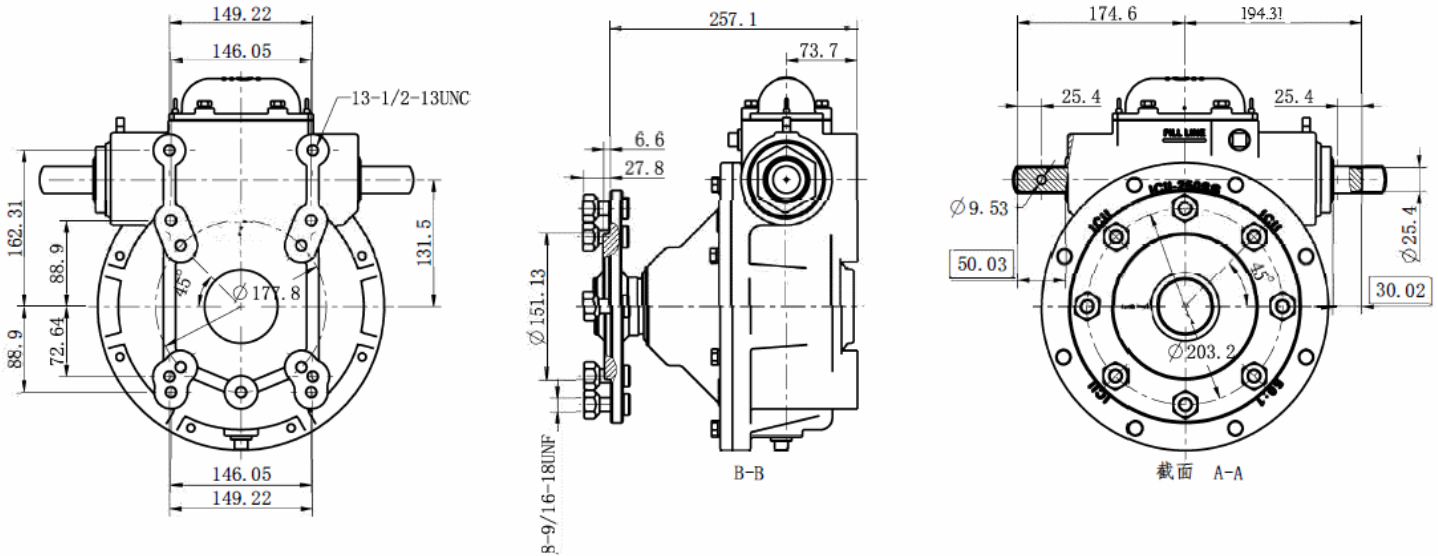

50:1 Gearbox